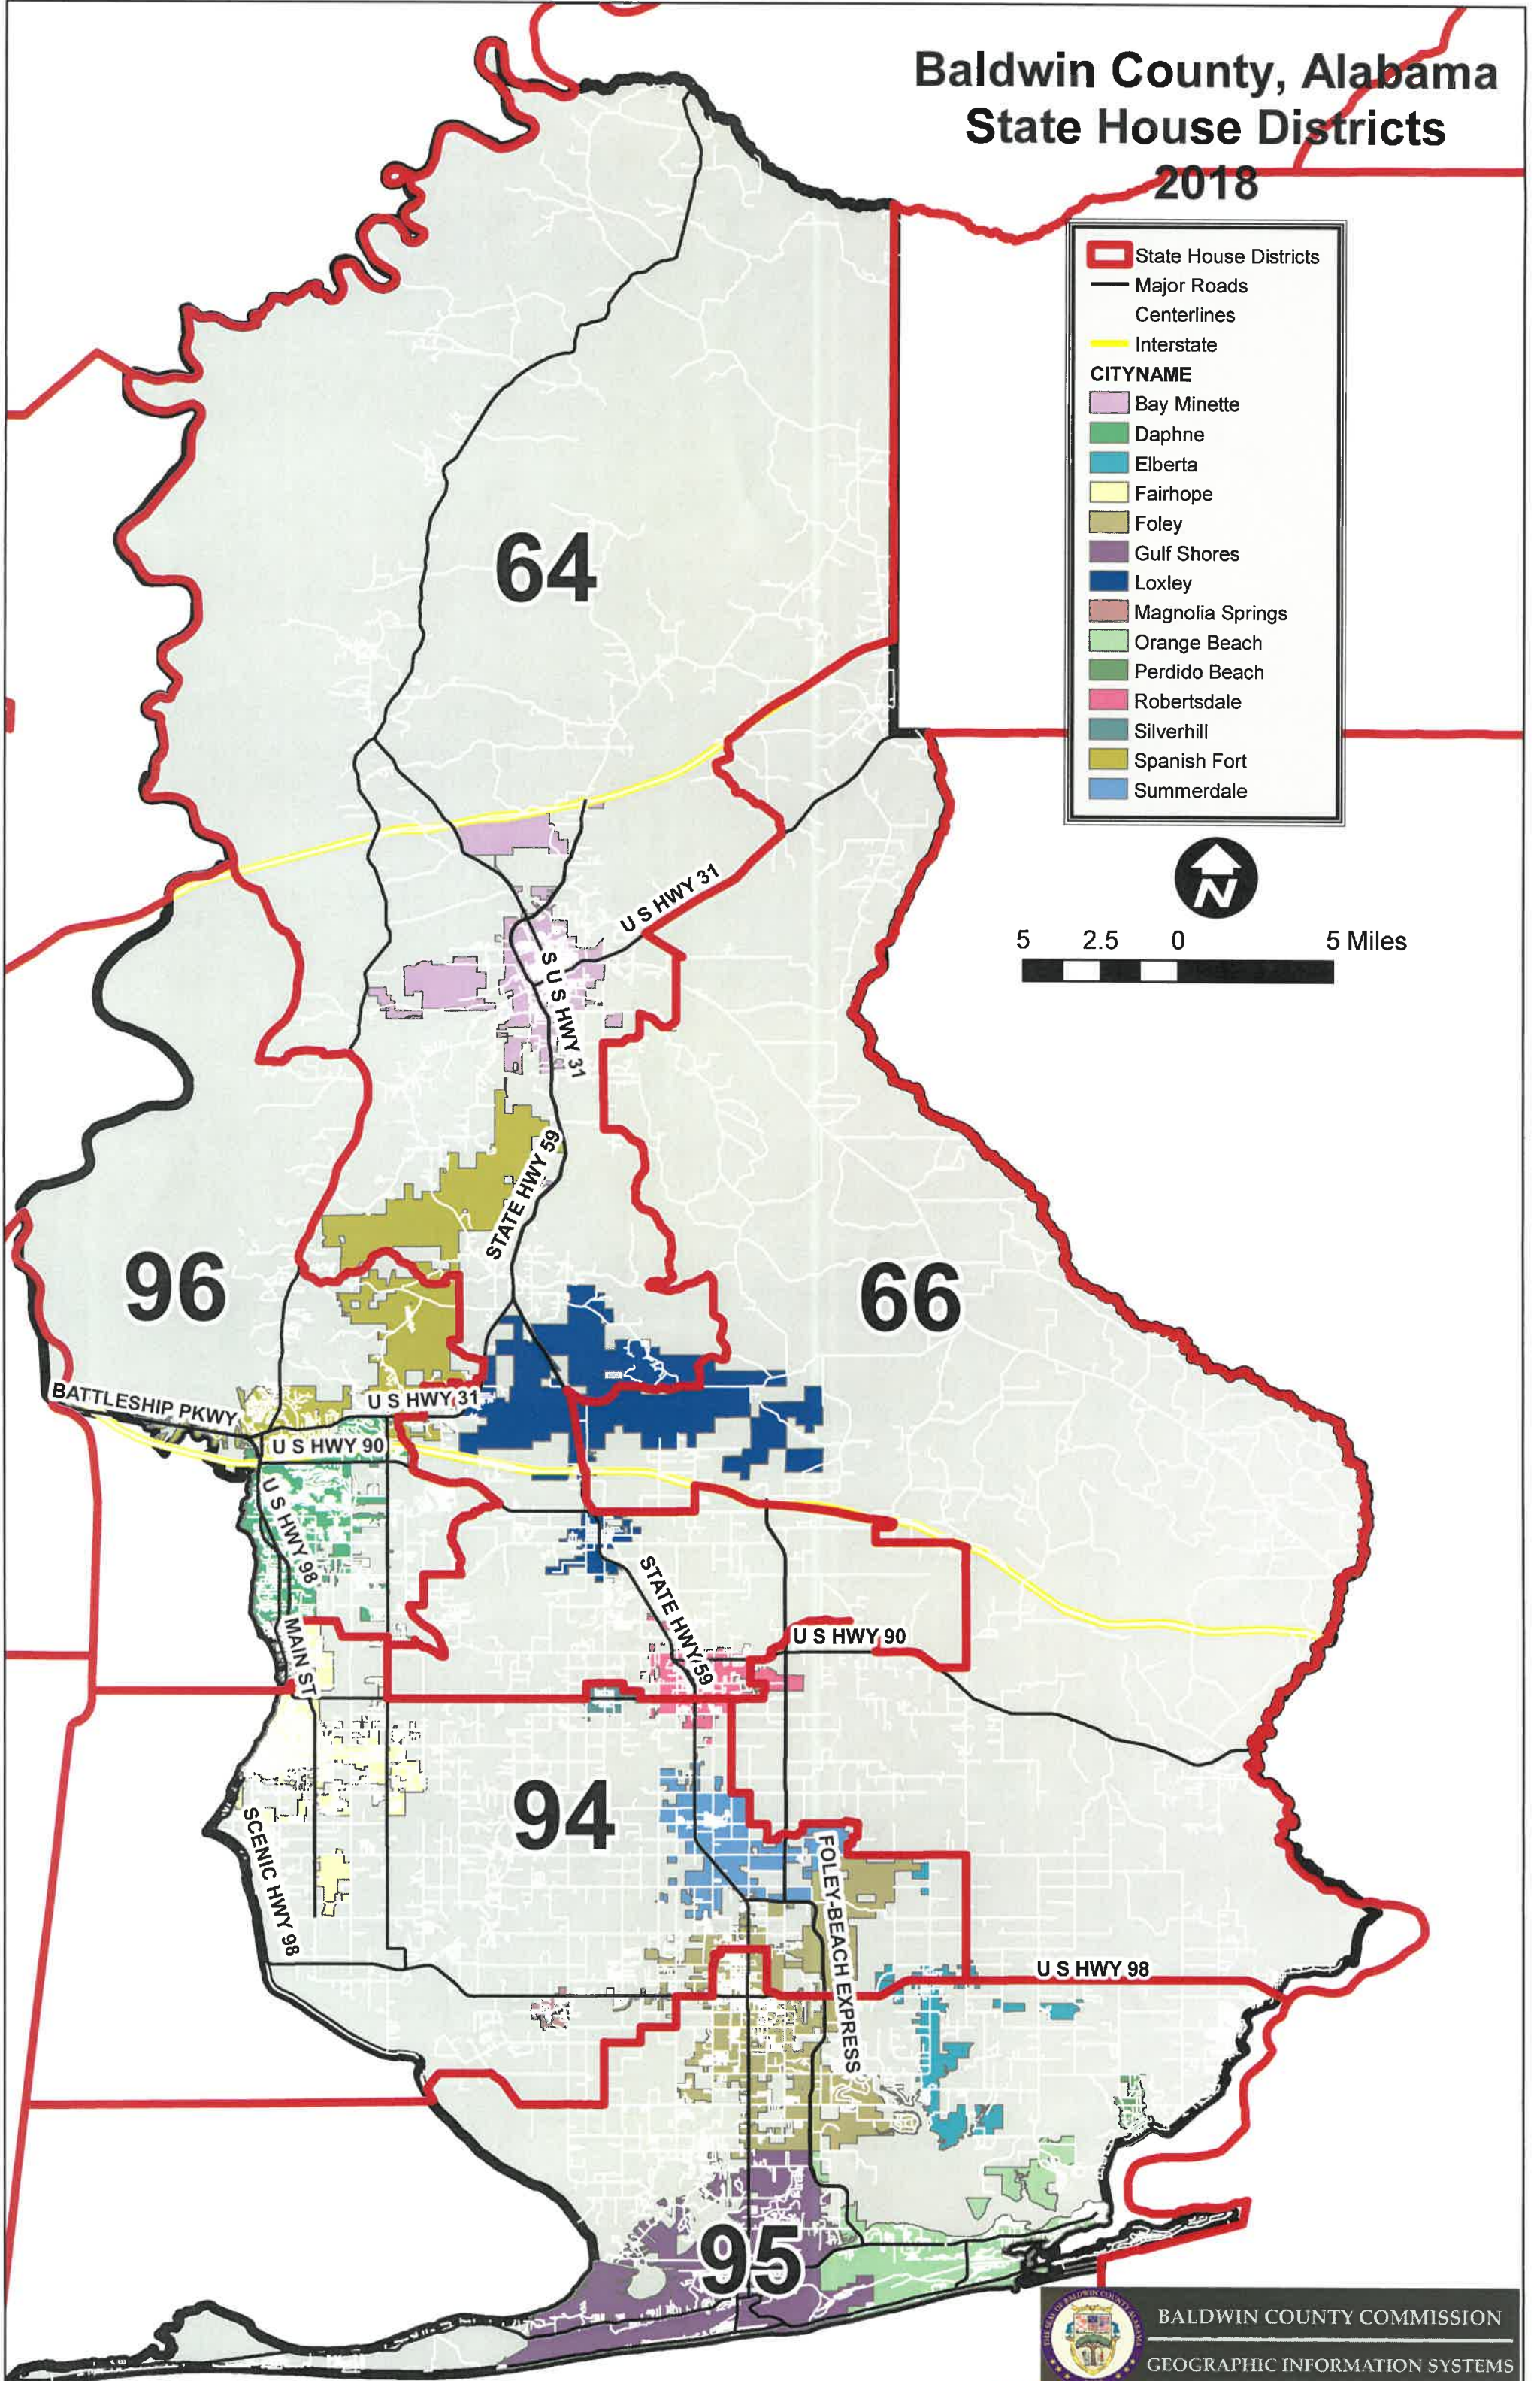

Baldwin County, Alabama State House Districts 2018

	State House Districts
	Major Roads
	Centerlines
	Interstate
CITYNAME	
	Bay Minette
	Daphne
	Elberta
	Fairhope
	Foley
	Gulf Shores
	Loxley
	Magnolia Springs
	Orange Beach
	Perdido Beach
	Robertsdale
	Silverhill
	Spanish Fort
	Summerdale

5 2.5 0 5 Miles