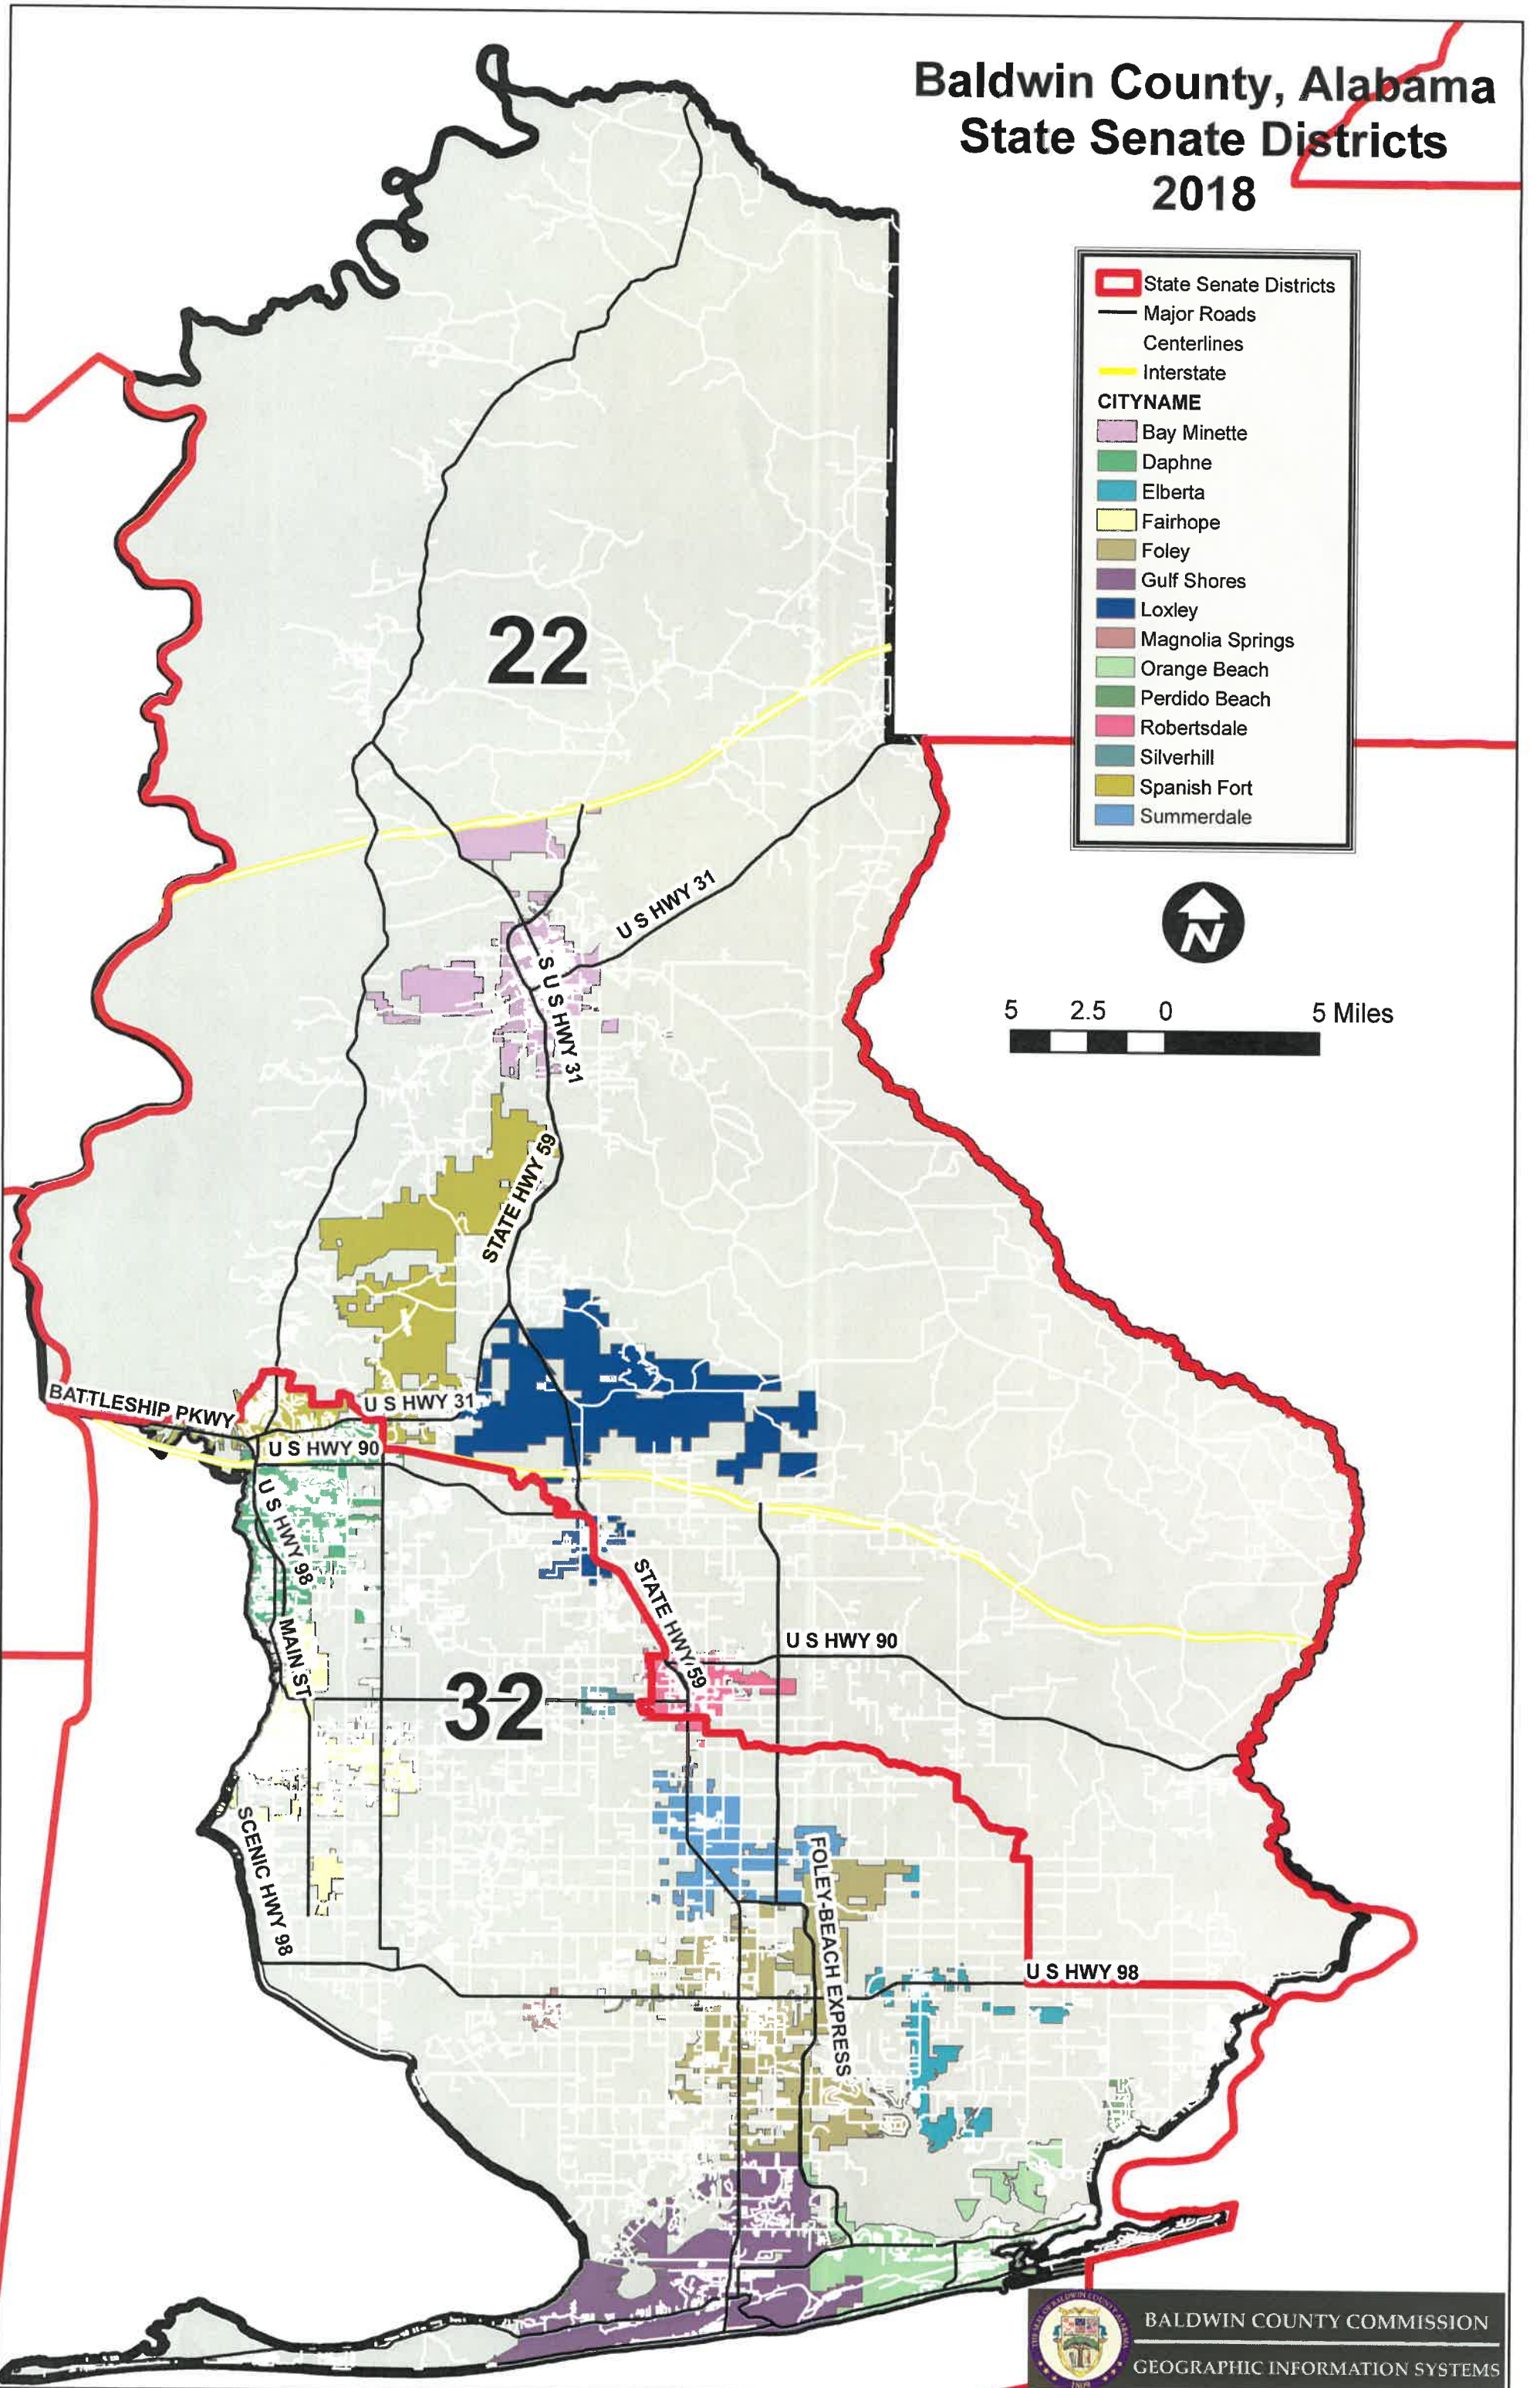

# Baldwin County, Alabama State Senate Districts 2018

	State Senate Districts
	Major Roads
	Centerlines
	Interstate
<b>CITYNAME</b>	
	Bay Minette
	Daphne
	Elberta
	Fairhope
	Foley
	Gulf Shores
	Loxley
	Magnolia Springs
	Orange Beach
	Perdido Beach
	Robertsdale
	Silverhill
	Spanish Fort
	Summerdale

# Baldwin County, Alabama State House Districts 2018

	State House Districts
	Major Roads
	Centerlines
	Interstate
<b>CITYNAME</b>	
	Bay Minette
	Daphne
	Elberta
	Fairhope
	Foley
	Gulf Shores
	Loxley
	Magnolia Springs
	Orange Beach
	Perdido Beach
	Robertsdale
	Silverhill
	Spanish Fort
	Summerdale

5 2.5 0 5 Miles

## January 16, 2018

Approved Precincts  
 Major Roads  
 Interstate  
 Local Roads

**CITYNAME**

- Bay Minette
- Daphne
- Elberta
- Fairhope
- Foley
- Gulf Shores
- Loxley
- Magnolia Springs
- Orange Beach
- Perdido Beach
- Robertsdale
- Silverhill
- Spanish Fort
- Summerdale