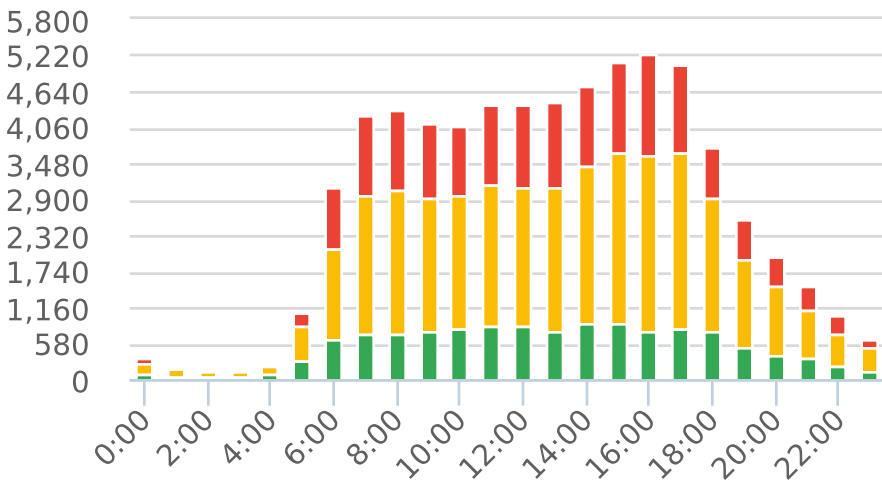

Start: 2021-02-17
 End: 2021-03-10
 Times: 0:00-23:59

Violation Threshold: Speed Limit + 10
 Speed Range: 1 to 100

Overall Summary

Total Days of Data: 22
 Speed Limit: 35
 Average Speed: 41.42
 50th Percentile Speed: 41.51
 85th Percentile Speed: 48.29
 Pace Speed Range: 37-47

Minimum Speed: 15
 Maximum Speed: 78
 Display Mode: Dependent Messages
 Average Volume per Day: 3051.0
 Total Volume: 67122

■ Violators
 ■ Inside Threshold
 ■ Compliant
 ■ Vehicles Slowed
 ■ Other

● Speed Limit
 ◆ Average Speed
 ■ 50% Speed
 ▲ 85% Speed