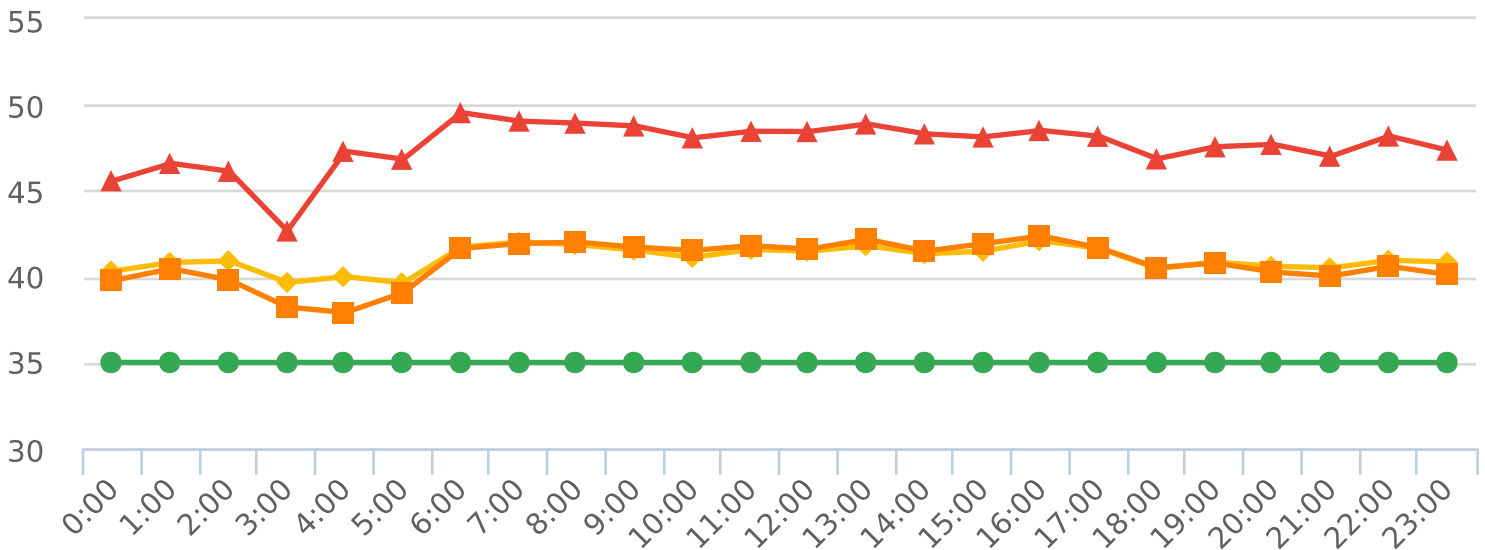

Start: 2021-02-17
 End: 2021-03-10
 Times: 0:00-23:59

Violation Threshold: Speed Limit + 10
 Speed Range: 1 to 100

Overall Summary

Total Days of Data: 22
 Speed Limit: 35
 Average Speed: 41.42
 50th Percentile Speed: 41.51
 85th Percentile Speed: 48.29
 Pace Speed Range: 37-47

Minimum Speed: 15
 Maximum Speed: 78
 Display Mode: Dependent Messages
 Average Volume per Day: 3051.0
 Total Volume: 67122

■ Violators
 ■ Inside Threshold
 ■ Compliant
 ■ Vehicles Slowed
 ■ Other

● Speed Limit
 ◆ Average Speed
 ■ 50% Speed
 ▲ 85% Speed