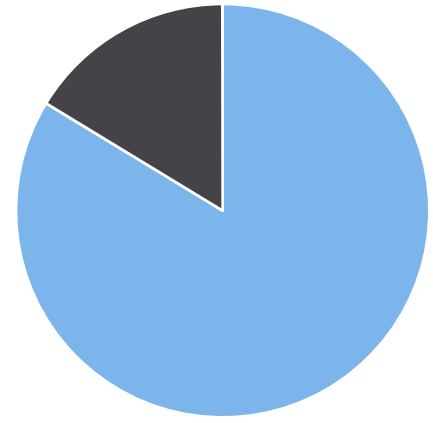

Start: 2021-02-17
 End: 2021-03-10
 Times: 0:00-23:59

Violation Threshold: Speed Limit + 10
 Speed Range: 1 to 100

Overall Summary

Total Days of Data: 22
 Speed Limit: 35
 Average Speed: 41.42
 50th Percentile Speed: 41.51
 85th Percentile Speed: 48.29
 Pace Speed Range: 37-47

Minimum Speed: 15
 Maximum Speed: 78
 Display Mode: Dependent Messages
 Average Volume per Day: 3051.0
 Total Volume: 67122

■ Violators
 ■ Inside Threshold
 ■ Compliant
 ■ Vehicles Slowed
 ■ Other

● Speed Limit
 ◆ Average Speed
 ■ 50% Speed
 ▲ 85% Speed